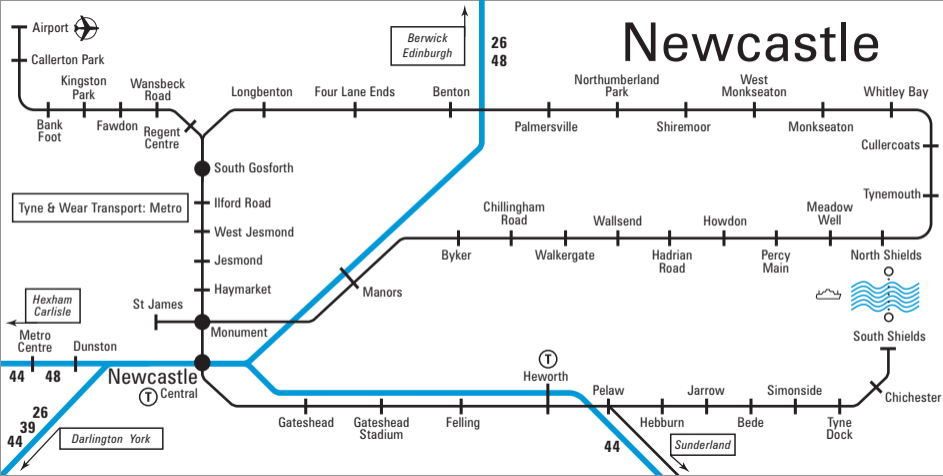

# Newcastle

Tyne & Wear Transport: Metro

Berwick  
Edinburgh

26  
48

Hexham  
Carlisle

44  
48

Newcastle

Central

26  
39  
44

Darlington  
York

Sunderland

44

South Shields